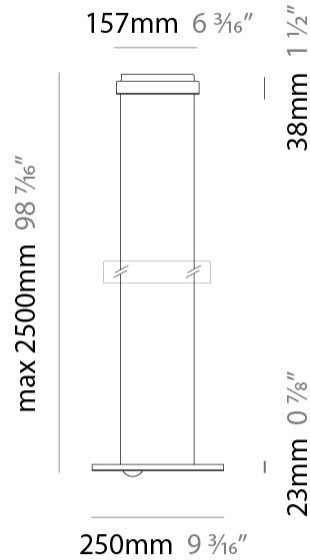

PROJECT	_____
TYPE	_____
SPECIFIER	_____
QUANTITY	_____
DATE	_____

PASSEPARTOUT SUSPENSION

D31024-

base number   Finish
Options

1. To build a product code in our configurator select the specify button on the base model # product page
2. To build a manual product code on this datasheet choose from the options listed below in blue font and add the suffix to the base model #

GENERAL

Series: Passepartout
Brand: Cini & Nils
Division: Design
Mounting Type: Suspension
Mounting Location: Ceiling
Subcategory: Pendant

PHYSICAL

Shape: Round
Diameter (mm): 250
Diameter (in): 9 7/8
Height (mm): 23
Depth (mm): 23
Height (in): 7/8
Depth (in): 7/8
Max. Overall Height (mm): 2500
Max. Overall Height (in): 98 7/16
Light Distribution: Direct / Indirect
Weight (kg): 2
Weight (lbs): 4.4
Fixture Finish: [MBK](#) / [MWH](#) / [PCH](#) / [PGO](#)
Fixture Material: Aluminum

ELECTRICAL

Lamp Type: LED
Total Output Wattage (W): 9 (Dir) / 10 (Ind)
Dimming: Tri-Mode (Non-Dimming and Phase Dimming (120Vac only) and 0-10V Dimming)
Driver Included: Yes
Driver Location: Integrated
Driver Type: Constant Current - Universal
Driver Class: Class 2
Input Voltage (V): 120 - 277
Constant Current (MA): 500

LED

Number of LEDs: 3
Color Temperature (°K): 2800
Nominal Lumen (lm): 2200
CRI: >90 CRI
Lamp Life (hrs): 50000

OPTICAL

RATINGS AND CERTIFICATIONS

Certified By: Certified for North American Standards
IP rating: IP20